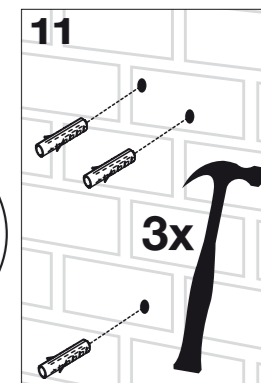

BMO 6020 (37977)

Version 1.0

VIVANCO

VIVANCO GMBH
EWIGE WEIDE 15
22926 AHRENSBURG, GERMANY
WWW.VIVANCO.COM

5a

5b

2

- (A)
- (B)
- (C)
- (D)

(E)

	4x	M4 x 12mm		4x	M6 x 20mm
	4x	M4 x 20mm		4x	M8 x 12mm
	4x	M4 x 45mm		4x	M8 x 20mm
	4x	M6 x 12mm		4x	M8 x 45mm
				4x	M6

- (F) 4x 10mm
- (G) 1x 4mm

3

4

MIN VESA 75 X 75
MAX VESA 200 X 200

Max.
109cm/43"

25kg
max.