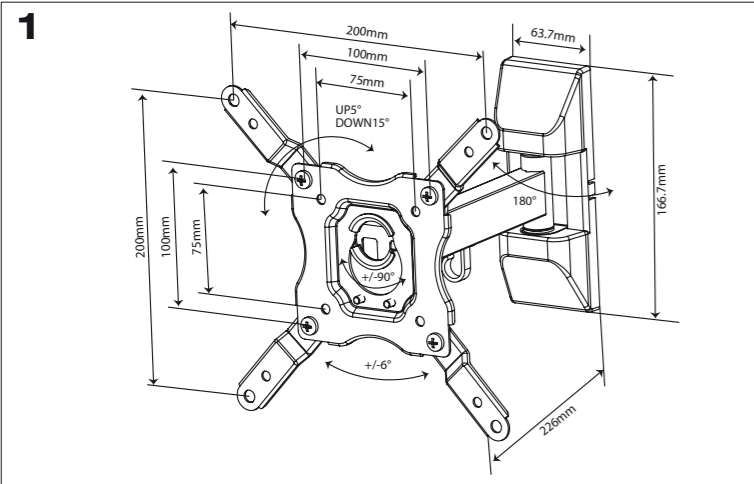

BMO 6020 (37977)

Version 1.0

VIVANCO

VIVANCO GMBH
EWIGE WEIDE 15
22926 AHRENSBURG, GERMANY
WWW.VIVANCO.COM