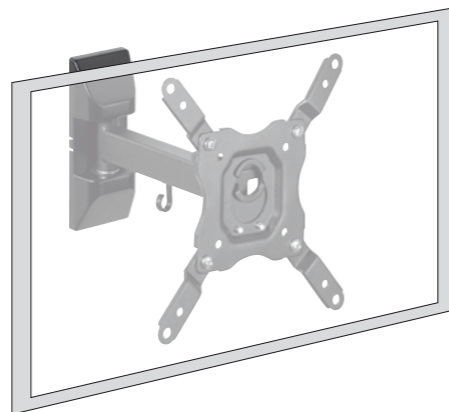

	4x	M4 x 12mm		4x	M6 x 20mm
	4x	M4 x 20mm		4x	M8 x 12mm
	4x	M4 x 45mm		4x	M8 x 20mm
	4x	M6 x 12mm		4x	M8 x 45mm
				4x	M6
- (F) 4x 10mm
- (G) 1x 4mm

3

4

MIN VESA 75 X 75
 MAX VESA 200 X 200

Max.
109cm/43"