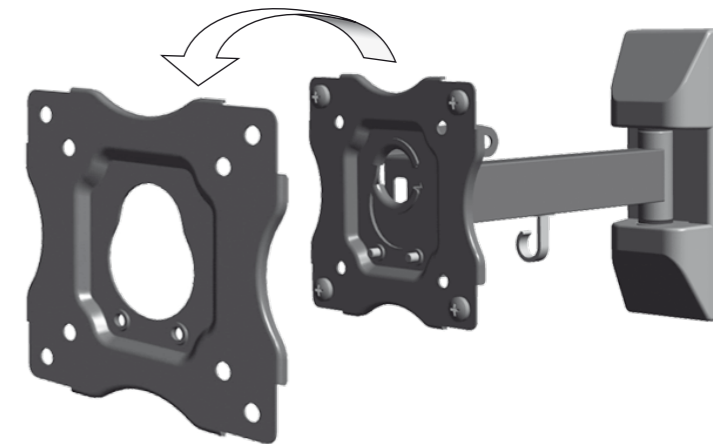

BMO 6020 (37977)

Version 1.0

VIVANCO

VIVANCO GMBH
 EWIGE WEIDE 15
 22926 AHRENSBURG, GERMANY
 WWW.VIVANCO.COM

5a

5b

2

- (A)
- (B)
- (C)
- (D)
- (E)

	4x	M4 x 12mm		4x	M6 x 20mm
	4x	M4 x 20mm		4x	M8 x 12mm
	4x	M4 x 45mm		4x	M8 x 20mm
	4x	M6 x 12mm		4x	M8 x 45mm
				4x	M6
- (F) 4x 10mm
- (G) 1x 4mm

3

4

MIN VESA 75 X 75
 MAX VESA 200 X 200

Max.
109cm/43"

25kg
max.

14-21