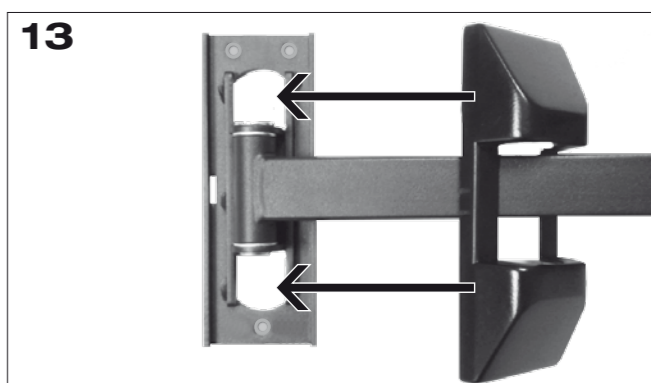

BMO 6020 (37977)

Version 1.0

VIVANCO

VIVANCO GMBH
EWIGE WEIDE 15
22926 AHRENSBURG, GERMANY
WWW.VIVANCO.COM

5a

5b

2

- (A)
- (B)
- (C)
- (D)

(E)

	4x	M4 x 12mm		4x	M6 x 20mm
	4x	M4 x 20mm		4x	M8 x 12mm
	4x	M4 x 45mm		4x	M8 x 20mm
	4x	M6 x 12mm		4x	M8 x 45mm
				4x	M6

- (F) 4x 10mm
- (G) 1x 4mm

3

4

MIN VESA 75 X 75
MAX VESA 200 X 200

Max.
109cm/43"

25kg
max.