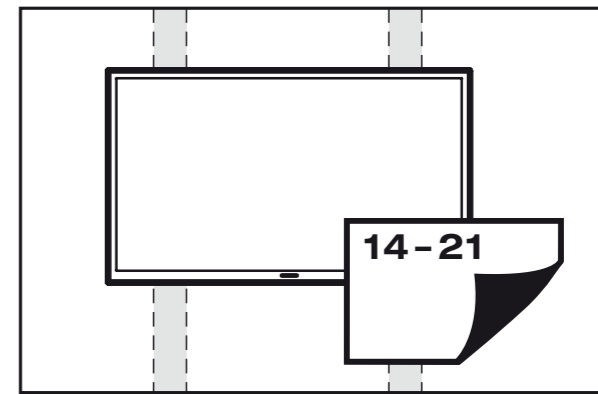

	4x	M4 x 12mm		4x	M6 x 20mm
	4x	M4 x 20mm		4x	M8 x 12mm
	4x	M4 x 45mm		4x	M8 x 20mm
	4x	M6 x 12mm		4x	M8 x 45mm
				4x	M6
- (F) 4x 10mm
- (G) 1x 4mm

3

4

MIN VESA 75 X 75
 MAX VESA 200 X 200

Max.
109cm/43"

25kg
max.

14-21